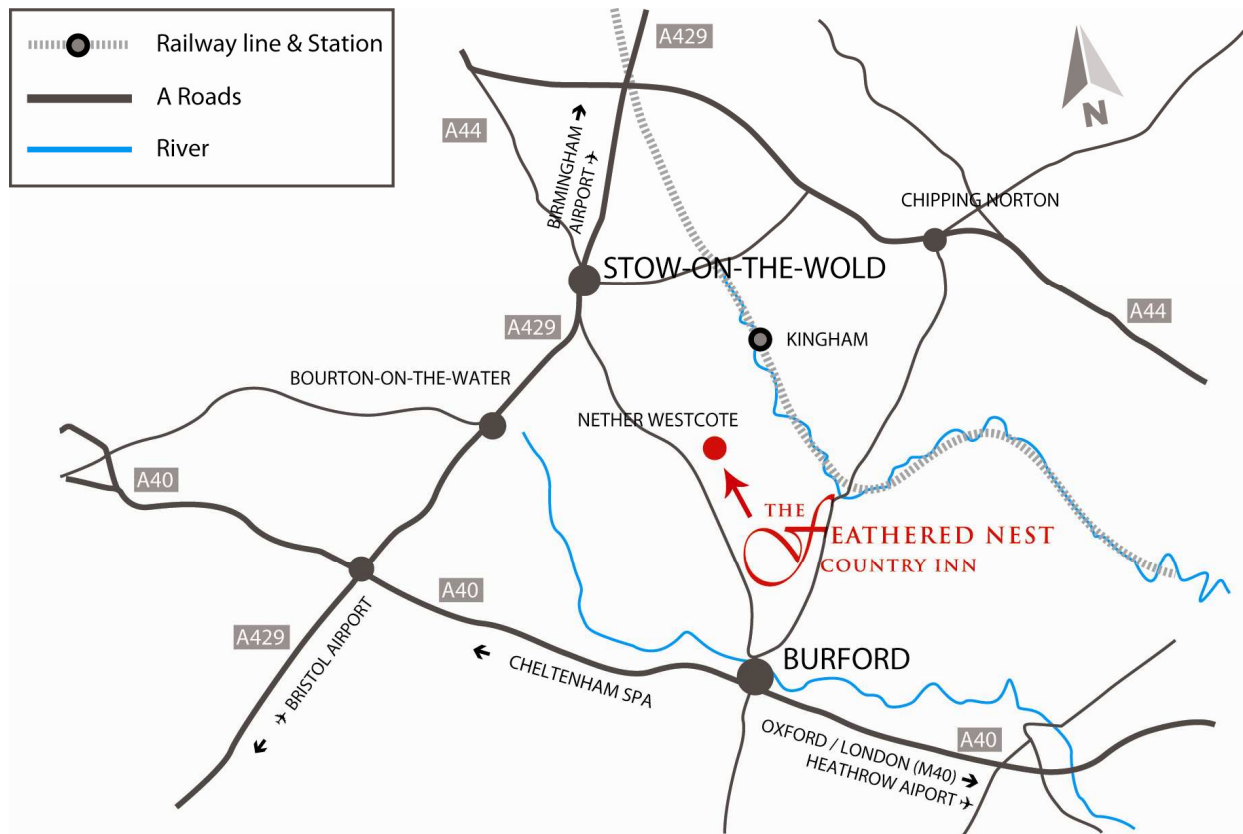

The Feathered Nest Country Inn

Nether Westcote
Oxfordshire OX7 6SD
United Kingdom

Telephone: +44 (0) 1993 833030 **E-mail:** info@thefeatherednestinn.co.uk

Directions

Travel distances and times by ...

Road

- London 76 miles (just under 2 hrs)
- Oxford 24 miles (35 mins)
- Cheltenham 19 miles (25 mins)

Air

- Heathrow airport 70 miles (1 hr 35 mins)
- Birmingham airport 48 miles (1 hr)
- Bristol airport 76 miles (1 hr 40 mins)

Train (Kingham station is located 3 miles from us)

- Direct train from London Paddington to Kingham (1 hr 25 mins)